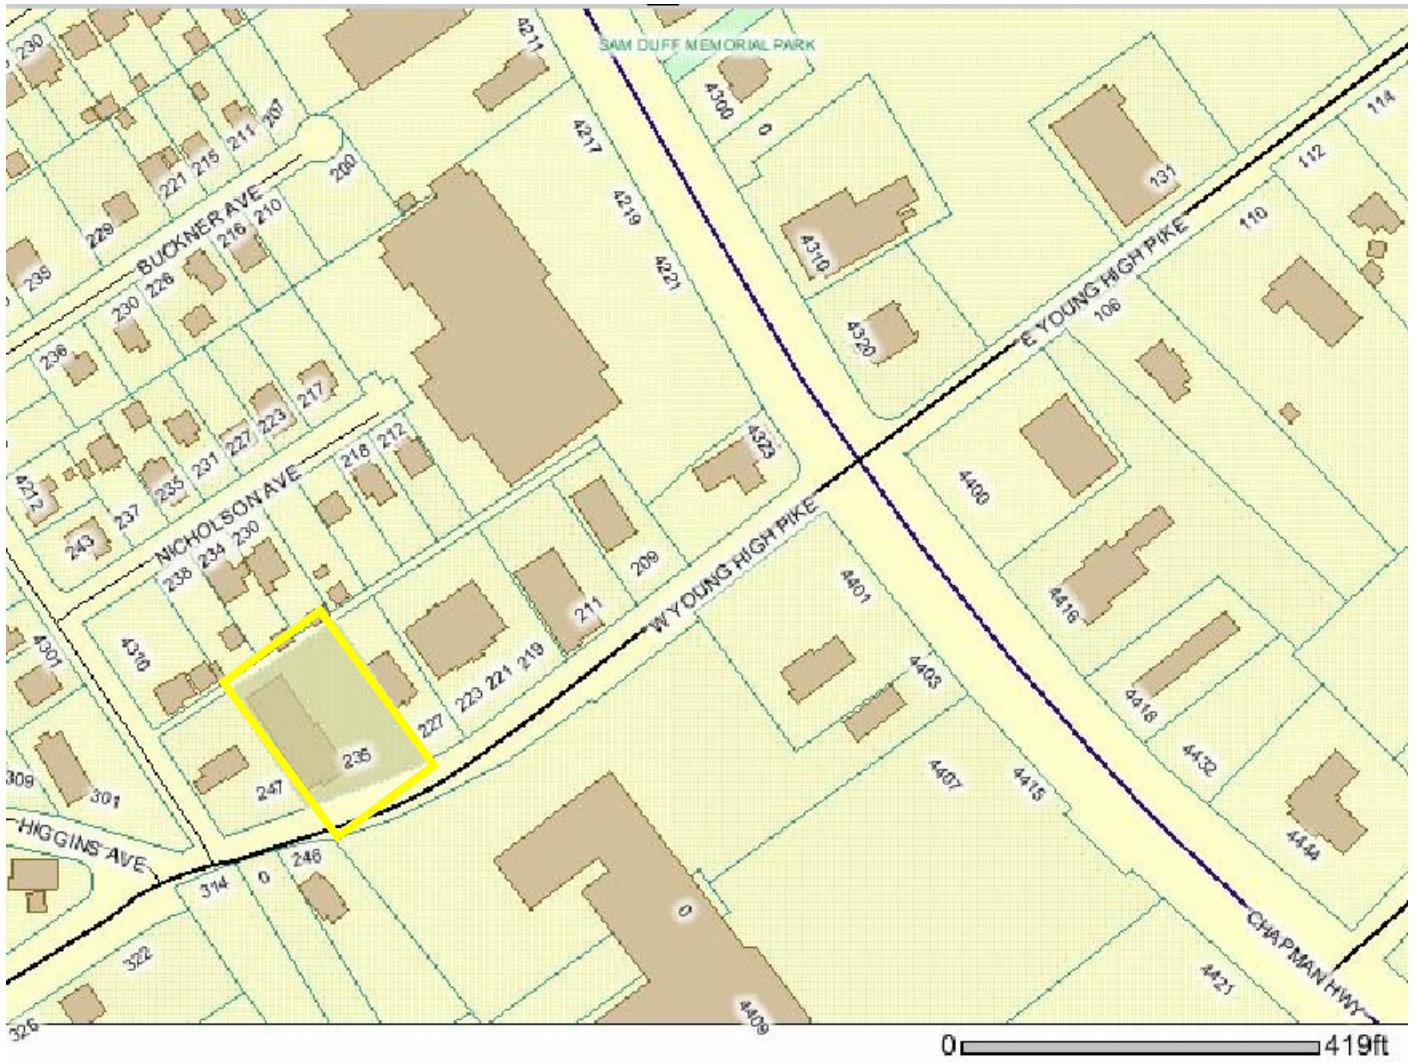

235 West Young High Pike, Knoxville, TN 37920  
FOR REFERENCE ONLY

### Area Maps

235 West Young High Pike, Knoxville, TN 37920  
FOR REFERENCE ONLY

### Area Maps

235 West Young High Pike, Knoxville, TN 37920  
FOR REFERENCE ONLY  
**Aerial Map - Close**