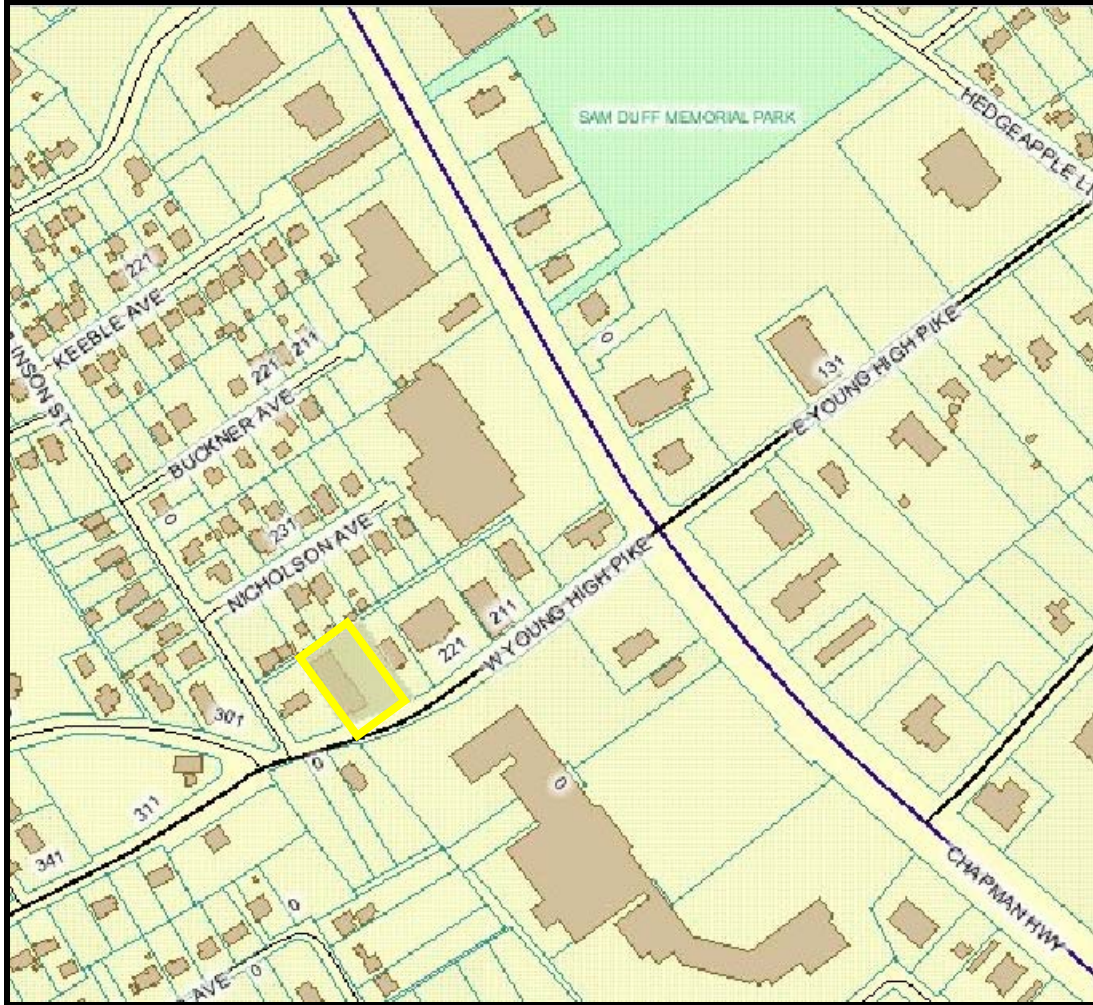

235 West Young High Pike, Knoxville, TN 37920  
FOR REFERENCE ONLY

### Area Maps

235 West Young High Pike, Knoxville, TN 37920  
FOR REFERENCE ONLY

### Area Maps

235 West Young High Pike, Knoxville, TN 37920  
FOR REFERENCE ONLY  
**Aerial Map - Close**