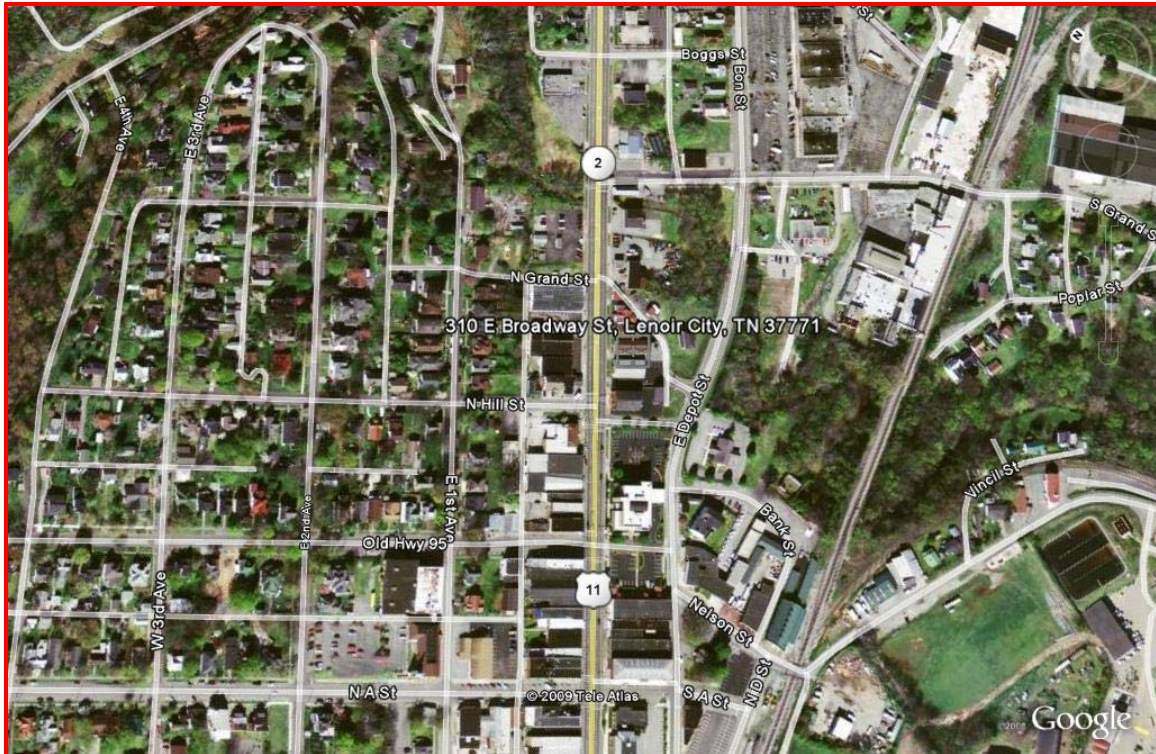

## Location Map – 310 E Broadway Street

## Directions to Property

Traveling south on I-75 towards Chattanooga, take Exit 81 Lenoir City / Oak Ridge. Turn left onto US-321 S and travel for 2.7 miles. Turn right onto E Broadway Street (US-11) and travel for ½ mile to property on left.